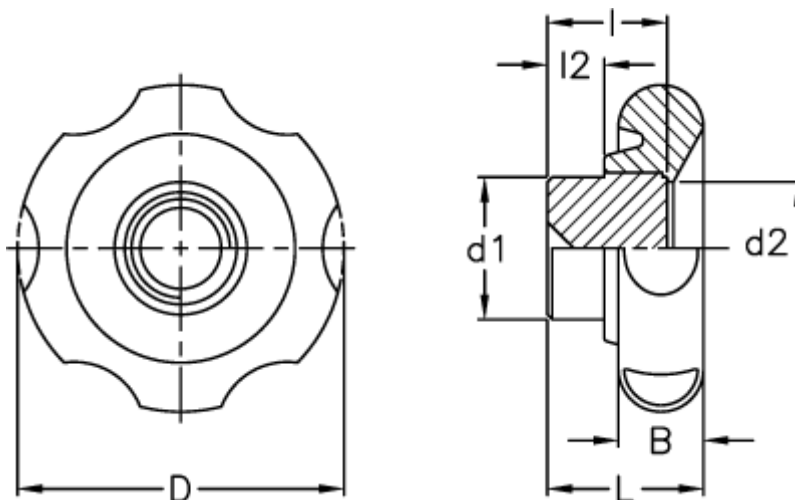

Data Sheet

Article number: 2302074611

Description: E+G Lobe knob
VL.140/50 FP-A

Measures

$B = 13$

$D = 51$

$d_1 = 20$

$d_2 = 18$

$l = 21$

$L = 29$

$l_2 = 10$